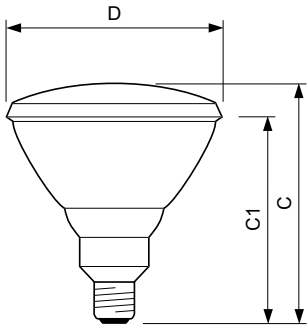

PHILIPS

Lighting

PARTYTONE PAR38 Colour

PARTYTONE 80W E27 230V PAR38 Yellow 1CT/12

Coloured pressed-glass 121 mm diameter reflector lamp

Product data

General Information	
Cap-Base	E27 [E27]
Operating Position	UNIVERSAL [Any or Universal (U)]
Nominal Lifetime (Nom)	2000 h
Switching Cycle	8000X

Light Technical	
Luminous Flux (Rated) (Nom)	460 lm
Correlated Color Temperature (Nom)	2700 K
Color Rendering Index (Nom)	100
Luminous Flux in 90° Cone (Rated)	460 lm

Operating and Electrical	
Power (Rated) (Nom)	80.0 W
Starting Time (Nom)	0.0 s
Warm Up Time to 60% Light (Nom)	instant full light
Power Factor (Nom)	1
Voltage (Nom)	230 V

Controls and Dimming	
Dimmable	Yes

Mechanical and Housing	
Bulb Finish	Yellow

Approval and Application	
Energy Efficiency Label (EEL)	E
Energy Consumption kWh/1000 h	80 kWh

Product Data	
Full product code	871150033996600
Order product name	PARTYTONE 80W E27 230V PAR38 Yellow 1CT/12
EAN/UPC - Product	8711500339966
Order code	923811044212
Numerator - Quantity Per Pack	1
Numerator - Packs per outer box	12
Material Nr. (12NC)	923811044212
Net Weight (Piece)	319.000 g
ILCOS Code	IPAR/Y-80-230-E27-121

PARTYTONE PAR38 Colour

Dimensional drawing

Product	D (max)	C (max)
PARTYTONE 80W E27 230V PAR38 Yellow 1CT/12	123 mm	137 mm

PAR38COL 80W E27 230V YE